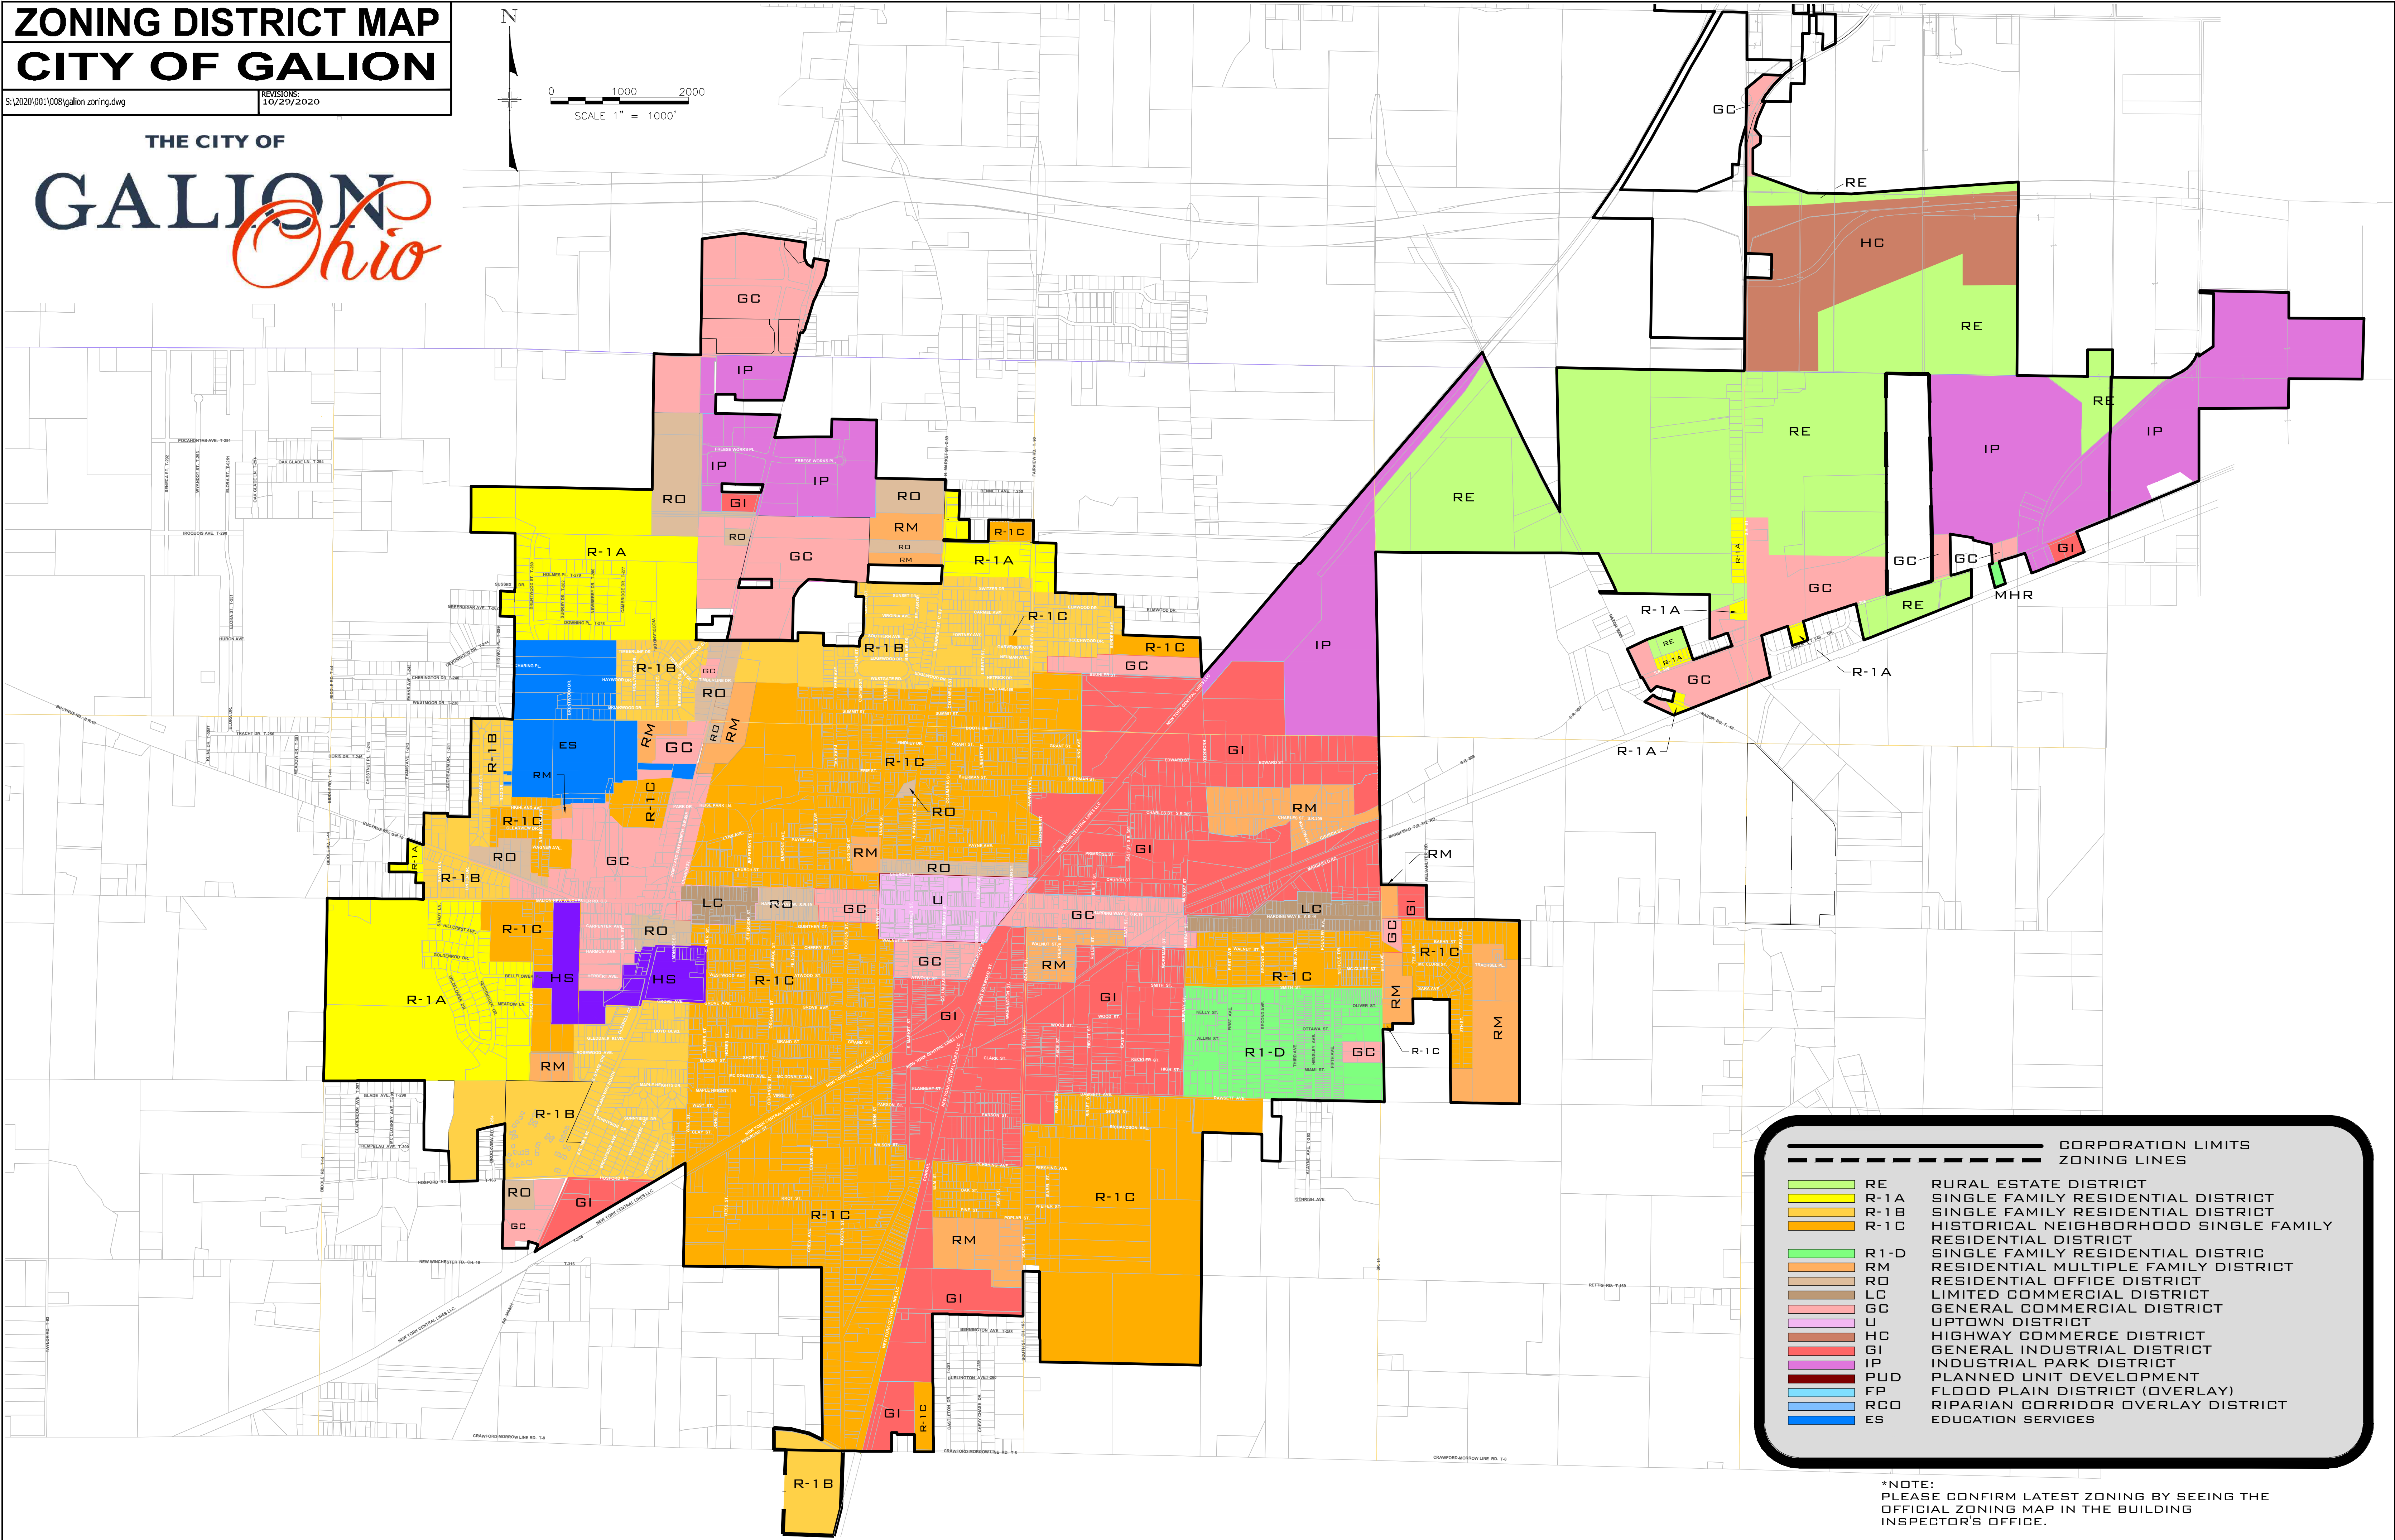

ZONING DISTRICT MAP CITY OF GALION

S:\2020\001\008\galion zoning.dwg REVISIONS: 10/29/2020

0 1000 2000
SCALE 1" = 1000'

CORPORATION LIMITS ZONING LINES	
	RE RURAL ESTATE DISTRICT
	R-1A SINGLE FAMILY RESIDENTIAL DISTRICT
	R-1B SINGLE FAMILY RESIDENTIAL DISTRICT
	R-1C HISTORICAL NEIGHBORHOOD SINGLE FAMILY RESIDENTIAL DISTRICT
	R1-D SINGLE FAMILY RESIDENTIAL DISTRICT
	RM RESIDENTIAL MULTIPLE FAMILY DISTRICT
	RO RESIDENTIAL OFFICE DISTRICT
	LC LIMITED COMMERCIAL DISTRICT
	GC GENERAL COMMERCIAL DISTRICT
	U UPTOWN DISTRICT
	HC HIGHWAY COMMERCE DISTRICT
	GI GENERAL INDUSTRIAL DISTRICT
	IP INDUSTRIAL PARK DISTRICT
	PUD PLANNED UNIT DEVELOPMENT
	FP FLOOD PLAIN DISTRICT (OVERLAY)
	RCD RIPARIAN CORRIDOR OVERLAY DISTRICT
	ES EDUCATION SERVICES

*NOTE:
PLEASE CONFIRM LATEST ZONING BY SEEING THE
OFFICIAL ZONING MAP IN THE BUILDING
INSPECTOR'S OFFICE.